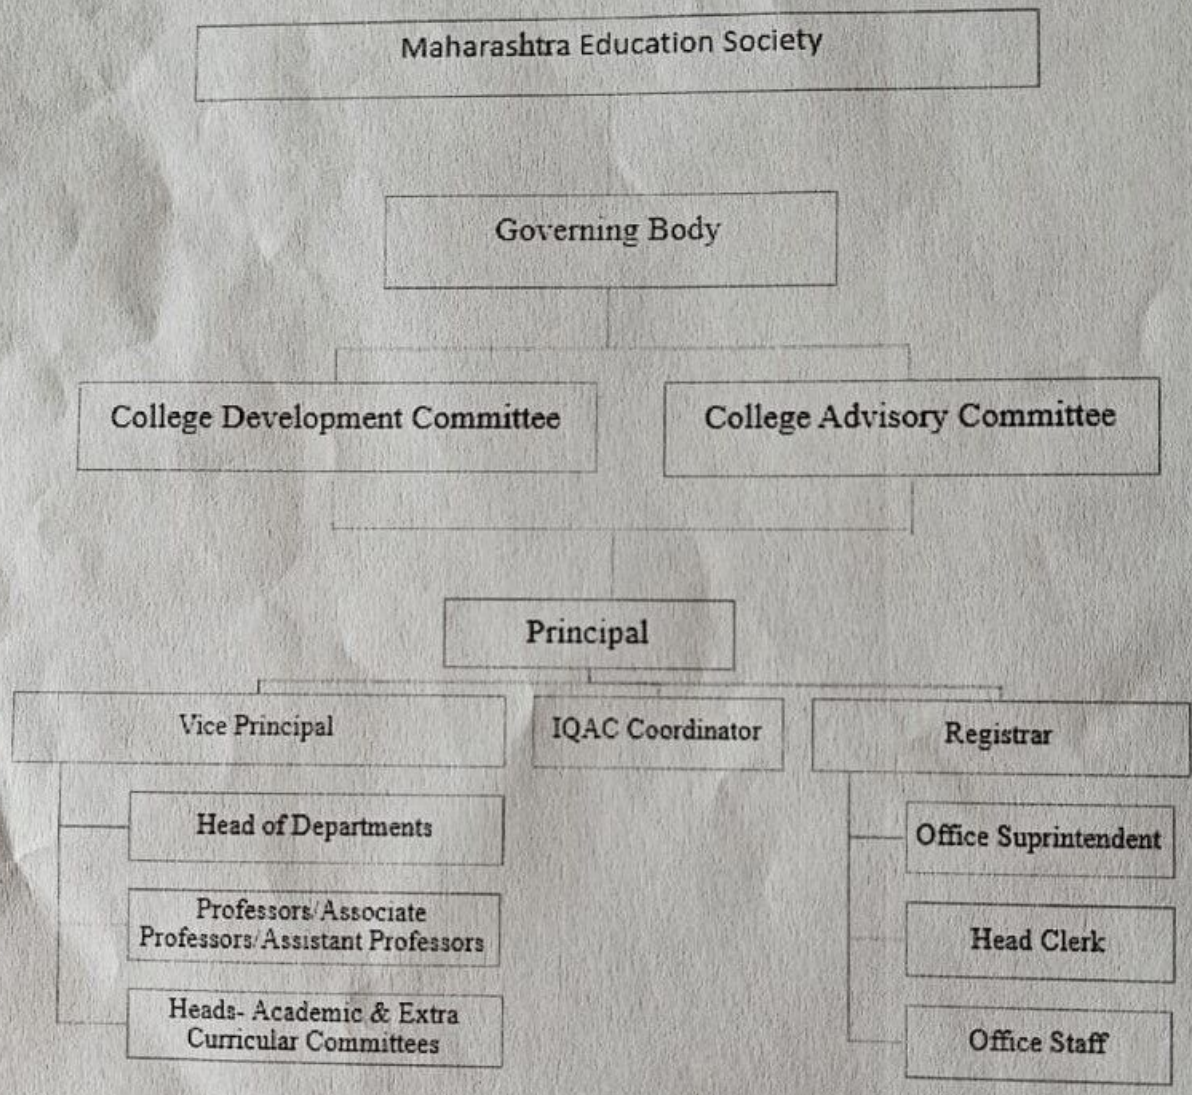

M.E.S. Garware College of Commerce (Autonomous), Pune-411004.

Organogram for the Academic Year 2024-25

Dr. Kishor Desarda
Principal